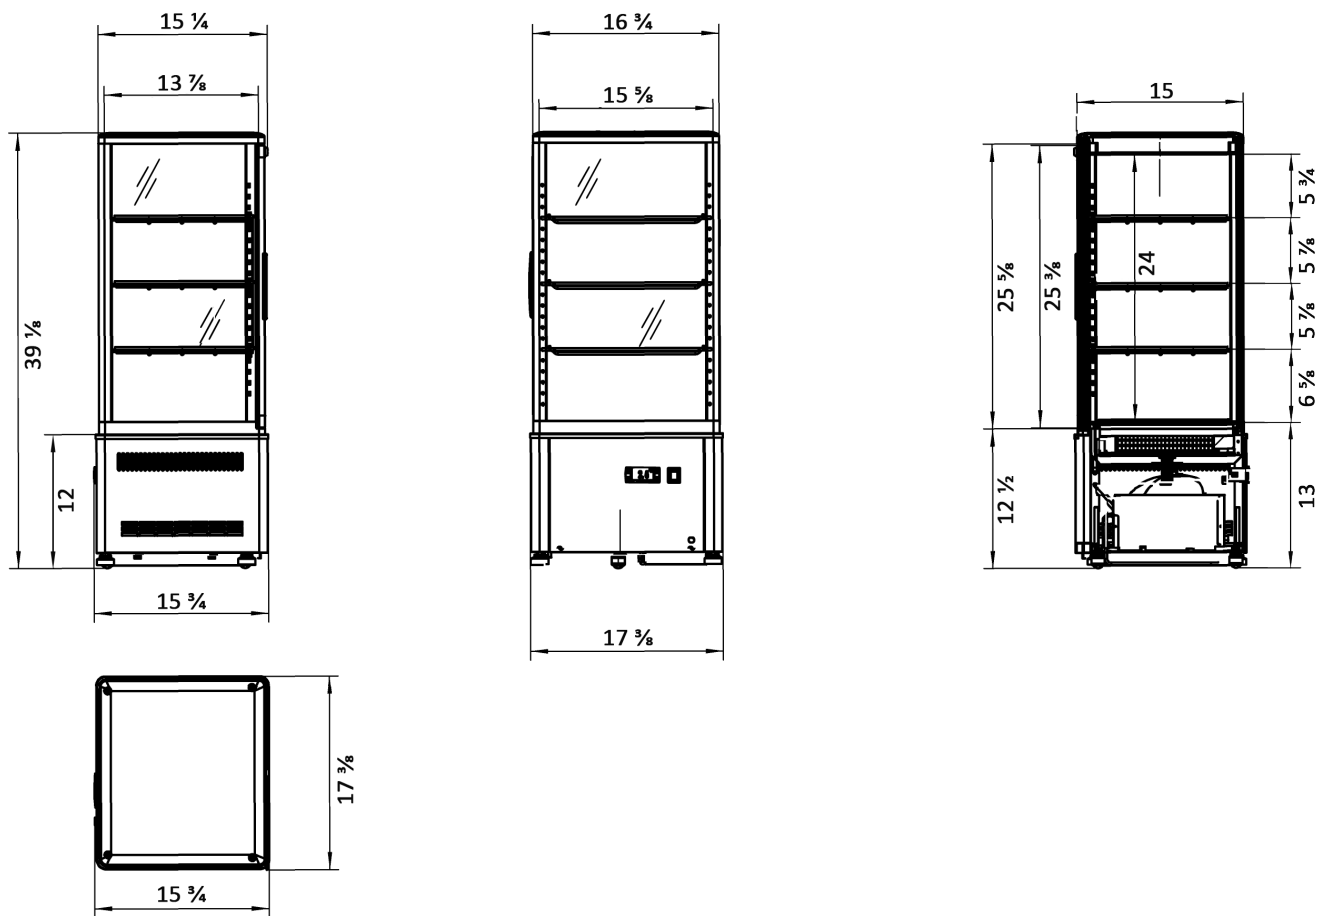

“WE MAKE THE KITCHEN BETTER!”

ATOSA USA, INC.

Toll Free: 855-855-0399 Email: info@atosausa.com
www.atosa.com | www.atosausa.com
California, Colorado, Florida, Georgia, Illinois,
New Jersey, Ohio, Texas, Washington

SPECIFICATIONS

Models	Door	Capacity (Cu.Ft.)	Shelves	Rated Current (A)	Voltage (V/Hz/Ph)	HP	Refrigerant	Exterior Dimensions (inch)	Shelf Dimensions (inch)	Net Weight (lbs)	Gross Weight (lbs)
DSRC-28	1	2.8	3	2.2	115/60/1	1/7	R290	17^{3/8}×15^{3/4}×39^{1/8}	13^{3/5}×12	97	111

PLAN VIEW

DSRC-28