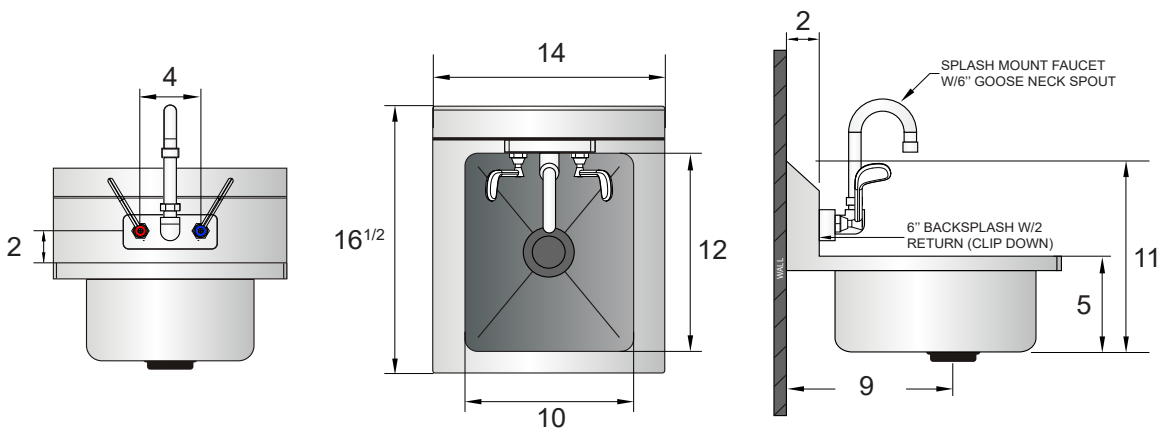

PLAN VIEW

90 DAYS WARRANTY ON WORKMANSHIP