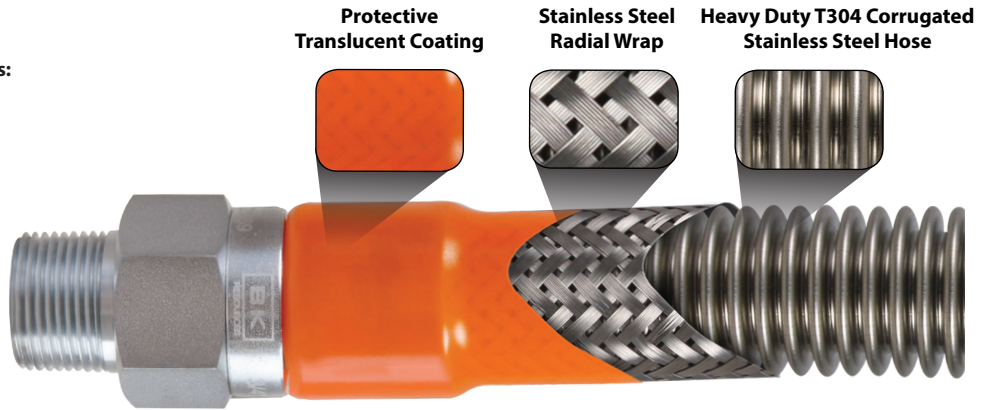

Gas Hose

Model: BKG-GHC

Use your smart phone to scan the above QR code to visit our website: www.bk-resources.com

1/2" Gas Hoses

Available Lengths:

- 24"
- 36"
- 48"
- 60"
- 72"

3/4" Gas Hoses

Available Lengths:

- 24"
- 36"
- 48"
- 60"
- 72"

1" Gas Hoses

Available Lengths:

- 24"
- 36"
- 48"
- 60"
- 72"

Certifications:

Meets ANSI Codes:

- Z21.69a
- Z21.69b
- Z21.69-2002
- Z21.41a-2005
- Z21.41b-2010
- Z21.41-2003

Features:

- Protective Translucent Coating
- Stainless Steel Radial Wrap
- Heavy Duty T-304 Corrugated Stainless Steel Hose
- Heavy Duty T-304 Coupling with Zinc Coating
- Commercial Grade Shut-Off "Ball Valve" - 1 Year Warranty
- Commercial Grade Quick Disconnect Fitting - 1 Year Warranty
- Restraining Cable Kit - 1 Year Warranty
- Zinc Coated 90° Male to Female Fitting - 1 Year Warranty
- Available Individually or in Kit

Gas Hose Kit

Model: BKG-GHC-xxxx-SCK3

Includes:

- (1) Shut Off Valve
- (1) Quick Disconnect Fitting
- (1) Restraining Cable & Hardware
- (2) 90° Street Elbows

PRODUCT SPECIFICATION SHEET

RESOURCES