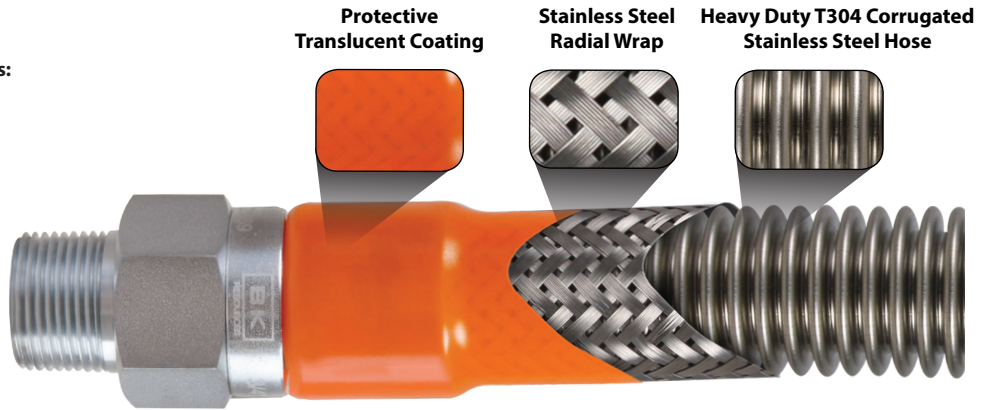

### 1" Gas Hoses

Available Lengths:

- 24"
- 36"
- 48"
- 60"
- 72"

## Features:

- Protective Translucent Coating
- Stainless Steel Radial Wrap
- Heavy Duty T-304 Corrugated Stainless Steel Hose
- Heavy Duty T-304 Coupling with Zinc Coating
- Commercial Grade Shut-Off "Ball Valve" - 1 Year Warranty
- Commercial Grade Quick Disconnect Fitting - 1 Year Warranty
- Restraining Cable Kit - 1 Year Warranty
- Zinc Coated 90° Male to Female Fitting - 1 Year Warranty
- Available Individually or in Kit