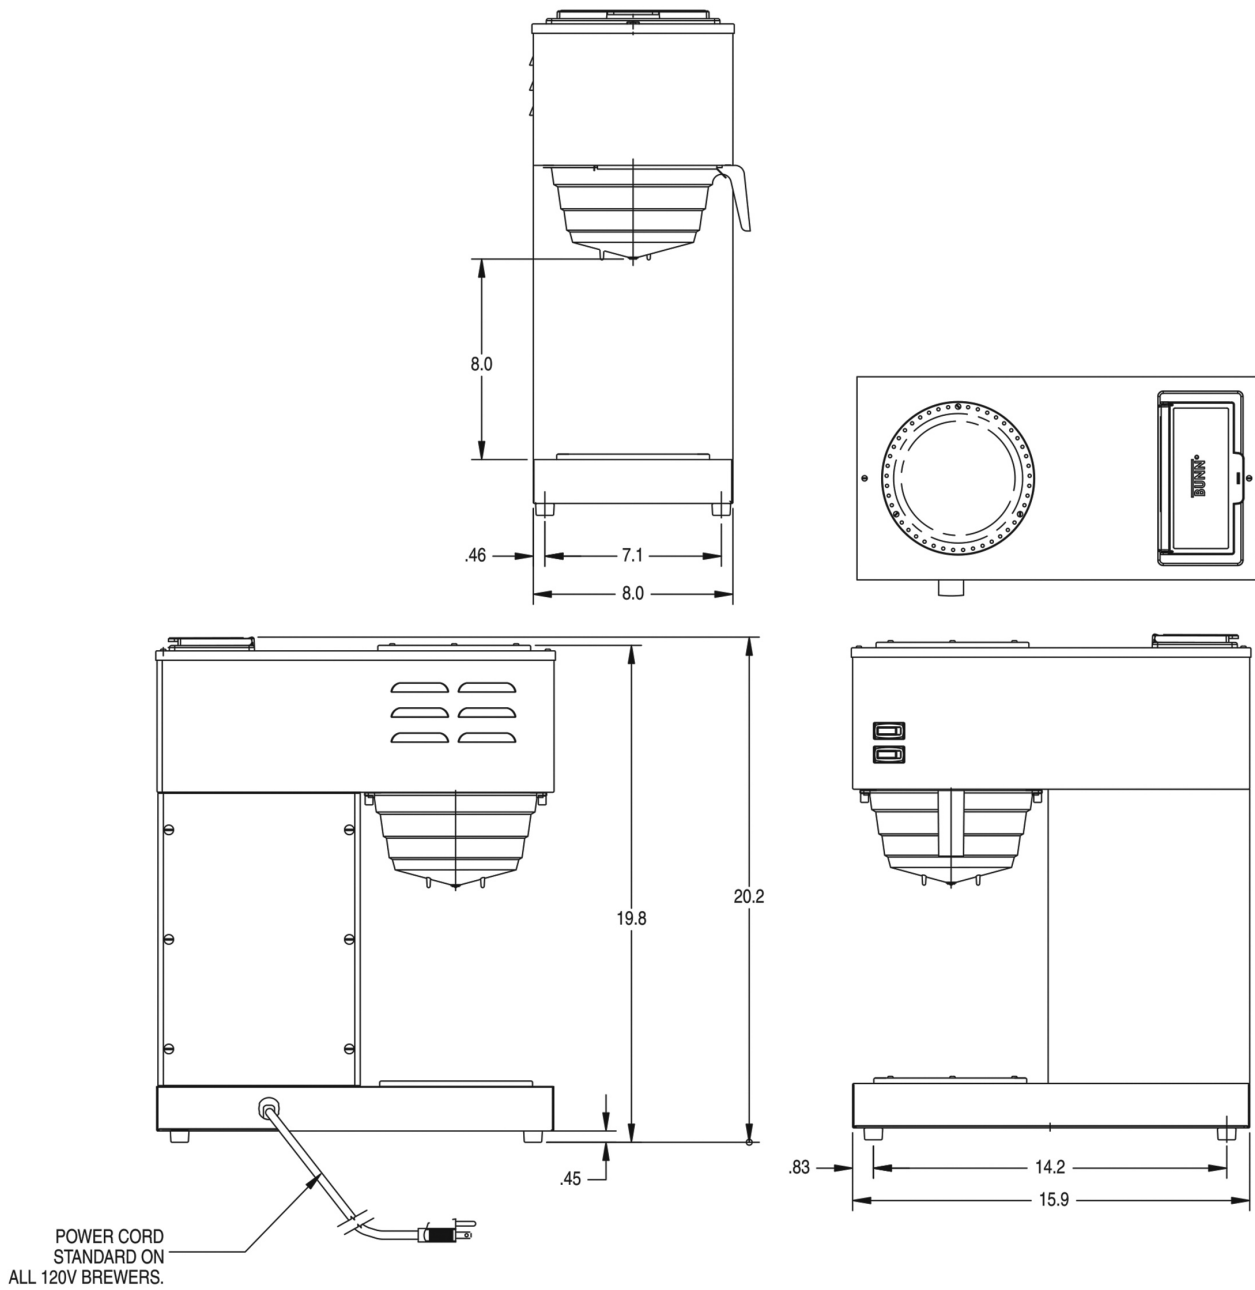

VPR (1U/1L Warmer)

20.2" x 15.9" x 8.7"
 (51.3cm x 40.4cm x 22.1cm)

- Internal components are constructed from stainless steel
- Just pour cold water in top and coffee brews immediately
- Pourover brewer requires no plumbing – completely portable
- SplashGard® funnel deflects hot liquids away from the hand
- Two individually controlled warmers

Servers and airpots sold separately

Agency:

Specifications

Product #: 33200.0000
Water Access: Not Plumbed
Finish: Black
Funnel: Black Plastic
Warmers: One Upper/ One Lower

Additional Features

Electrical & Capacity

Created on:
 09/14/2017

	Unit			Shipping				
	Width	Height	Depth	Width	Height	Depth	Weight	Volume
English	8.7 in.	20.2 in.	15.9 in.	12.0 in.	22.4 in.	19.3 in.	19.600 lbs	3.016 ft ³
Metric	22.1 cm	51.3 cm	40.4 cm	30.5 cm	56.9 cm	49.0 cm	8.891 kgs	0.085 m ³