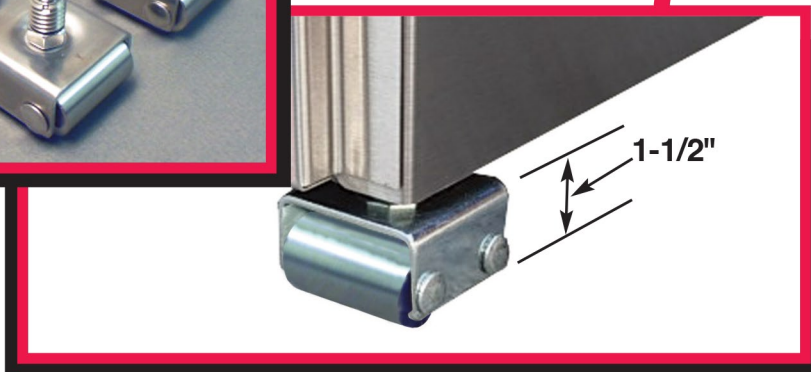

CMA PRODUCT IMPROVEMENT

Effective Date: July, 2014
Log Number: CN-452
Subject: LOW PROFILE STAINLESS CASTERS PN 1162.00
Models Affected: L-1X, L-1X16, CMA-180UC, L-1C, 181GW

Low Profile Stainless Casters

**For Undercounter Models:
L-1X, L-1X16, CMA-180UC,
L-1C, 181GW.**

Now available - Low Profile all stainless casters, that make it easier to slide the dishmachine in and out for cleaning behind and servicing the dishmachine. The casters can be adjusted for leveling dishmachine.

**Part Number: 1162.00
Set of 4**

12700 KNOTT STREET
GARDEN GROVE, CALIF. 92841
800-854-6417 • 714-898-8781
FAX 714-895-2141
www.cmadishmachines.com