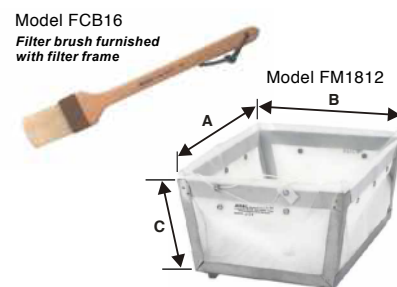

Filters for fryers with built in filter machines

- **Enhance filter performance**
  Effectively captures micron size food particles
- **Save on labor**
  Basin does not require daily cleaning because crumb is captured in the filter bag
- **Save on cost of paper**
  ½ the cost of most paper filters
  Rinses in seconds with hot water spray for reuse

Retro-fit Basin Filters

For fryers with built in filter machines and most portable filter machines

Use Filter Bag	FM1812B	FPT1812B	F919B	DN1122B	PIT1B	D900B	D900B
Filter Frame	FM1812C	FPT1812C	F919C	DN1122C	PIT1C	D901C	D905C
A Length	16"	14.25"	15.0"	18.75"	18.25"	12.25"	15" Diam.
B Width	10.25"	12"	11.25"	10.0"	12.0"	11.2"	12"
C Height	8.25"	6.75"	9.25"	6.0"	6.75"	10.5"	10.2"
Shipping weight	5 lbs	5 lbs	5 lbs	5 lbs	5 lbs	5 lbs	5 lbs

Furnish inside dimensions of filter basin (length x width x height) to confirm selection of filter frame

Retro-fit pump-out Filters

Works with all 2 Way filter machines to filter counter top fryers with lift out fry pans

½ the cost of paper filters - ¼ the cost of cartridge filters

Filter Frame	WDY8C	PUM11C
Use Filter Bag	WDY8B	PUM11B
A Length	10.0"	12.0"
B Width	9.25"	12.5"
C Height**	8.0"	7.5"
Shipping weight	3 lbs	5 lbs

Other sizes available
**Add 2" for height of handle

Utility & Measure Pails

For safe storage and transport of up to 6 gallons of oil.

- Model 30LG includes a graduated gauge to measure 5 gallons of oil in ½ gallon increments
- Heat shield tilting handle
- Food compatible interior coating
- Lid with quick locking clips

Model	30L	30LG
Height	17"	17"
Diameter	12"	12"

Filter Pots

For filtering and safer handling of hot oil
Low profile to fit under drain valves