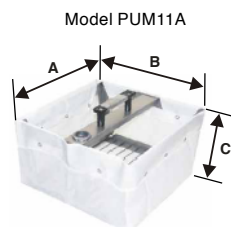

Retro-fit Basin Filters

For fryers with built in filter machines and most portable filter machines

Use Filter Bag	FM1812B	FPT1812B	F919B	DN1122B	PIT1B	D900B	D900B
Filter Frame	FM1812C	FPT1812C	F919C	DN1122C	PIT1C	D901C	D905C
A Length	16"	14.25"	15.0"	18.75"	18.25"	12.25"	15" Diam.
B Width	10.25"	12"	11.25"	10.0"	12.0"	11.2"	12"
C Height	8.25"	6.75"	9.25"	6.0"	6.75"	10.5"	10.2"
Shipping weight	5 lbs	5 lbs	5 lbs	5 lbs	5 lbs	5 lbs	5 lbs

Furnish inside dimensions of filter basin (length x width x height) to confirm selection of filter frame

Retro-fit pump-out Filters

Works with all 2 Way filter machines to filter counter top fryers with lift out fry pans

½ the cost of paper filters - ¼ the cost of cartridge filters

Filter Frame	WDY8C	PUM11C
Use Filter Bag	WDY8B	PUM11B
A Length	10.0"	12.0"
B Width	9.25"	12.5"
C Height**	8.0"	7.5"
Shipping weight	3 lbs	5 lbs

Other sizes available
**Add 2" for height of handle

Utility & Measure Pails

For safe storage and transport of up to 6 gallons of oil.

- Model 30LG includes a graduated gauge to measure 5 gallons of oil in ½ gallon increments
- Heat shield tilting handle
- Food compatible interior coating
- Lid with quick locking clips