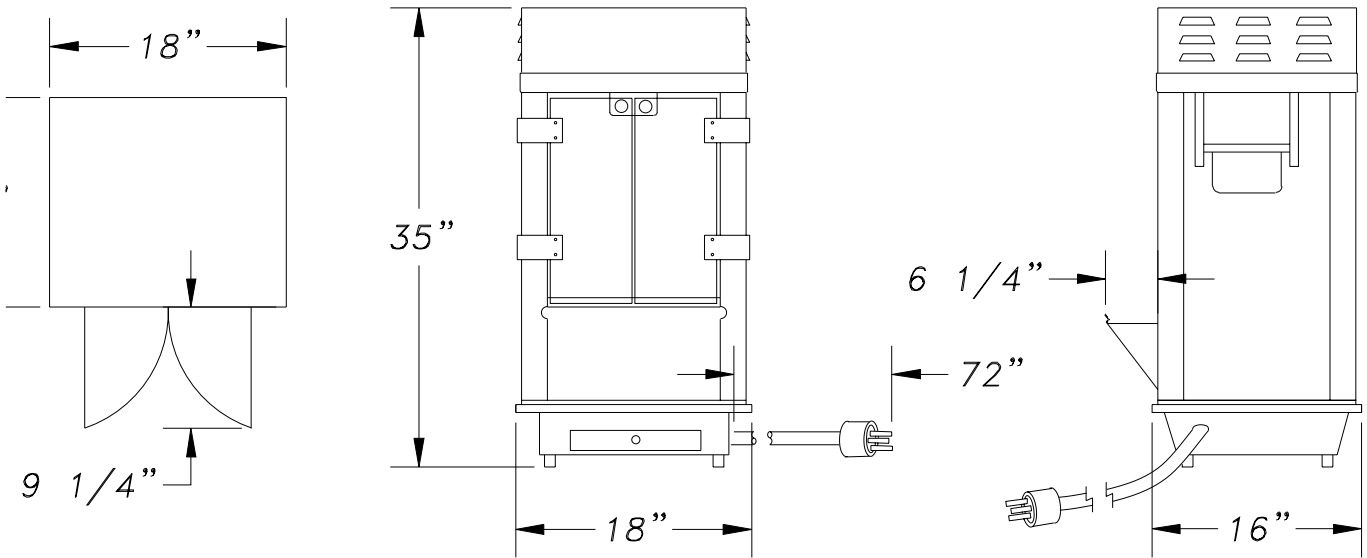

Item No. _____

Model Number: 2488

Description

SUPER 88 P/C MACHINE

A compact 8 ounce "little brother" to the 2489. 18 x 16" footprint. 4" extra height gives more working room than any six ounce machine.

Gold Medal Products Co.

10700 Medallion Drive
Cincinnati, Ohio 45241-4807
E-Mail goldme19@eos.net
Web Site gmpopcorn.com

Phone: (513) 769-7676
(800) 543-0862
Fax: (513) 769-8500
Toll Free Fax (800) 542-1496

Model Number: 2488

Width: 18.00
 Length: 16.00
 Height: 35.00
 Weight: 63

Pkg Width: 18.00
 Pkg Length: 20.00
 Pkg Height: 38.00
 Pkg Weight: 69.00
 CU/FT: 7.92

Voltage: 120
 AMPS: 10.4
 Wattage: 1550

Hertz: 60
 Receptacle: 5-15R
 Plug Type: 5-15P

Model Variations

Gold Medal Products Co.