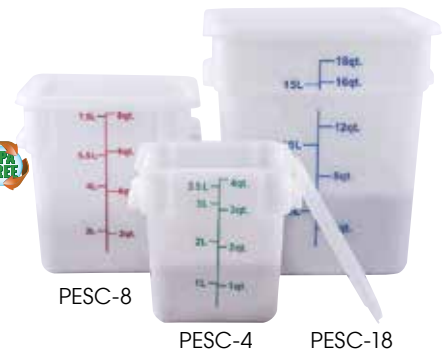

SQUARE FOOD STORAGE CONTAINERS

CLEAR POLYCARBONATE

- ◆ With graduation markings in liters and quarts

ITEM	DESCRIPTION	UOM	CASE
▶ PCSC-2C	2 Qt., Clear	Each	12/60
▶ PCSC-4C	4 Qt., Clear	Each	12/48
▶ PCSC-6C	6 Qt., Clear	Each	12/24
▶ PCSC-8C	8 Qt., Clear	Each	12/24
▶ PCSC-12C	12 Qt., Clear	Each	12
▶ PCSC-18C	18 Qt., Clear	Each	12
▶ PCSC-22C	22 Qt., Clear	Each	6

TRANSLUCENT POLYPROPYLENE

- ◆ With graduation markings in liters and quarts

ITEM	DESCRIPTION	UOM	CASE
▶ PTSC-2	2 Qt., Translucent	Each	12/60
▶ PTSC-4	4 Qt., Translucent	Each	12/48
▶ PTSC-6	6 Qt., Translucent	Each	12/24
▶ PTSC-8	8 Qt., Translucent	Each	12/24
▶ PTSC-12	12 Qt., Translucent	Each	12
▶ PTSC-18	18 Qt., Translucent	Each	12
▶ PTSC-22	22 Qt., Translucent	Each	6

WHITE POLYPROPYLENE

- ◆ With graduation markings in liters and quarts

ITEM	DESCRIPTION	UOM	CASE
▶ PESC-2	2 Qt., White	Each	12/60
▶ PESC-4	4 Qt., White	Each	12/48
▶ PESC-6	6 Qt., White	Each	12/24
▶ PESC-8	8 Qt., White	Each	12/24
▶ PESC-12	12 Qt., White	Each	12
▶ PESC-18	18 Qt., White	Each	12
▶ PESC-22	22 Qt., White	Each	6

COVERS FOR ALL SQUARE FOOD STORAGE CONTAINERS

ITEM	DESCRIPTION	COLOR	UOM	CASE
PECC-24	Fits 2 Qt. and 4 Qt.	Green	Each	12
PECC-68	Fits 6 Qt. and 8 Qt.	Red	Each	12
PECC-128	Fits 12 Qt., 18 Qt. and 22 Qt.	Blue	Each	6
PECC-S	Fits 2 Qt. and 4 Qt.	White	Each	12
PECC-M	Fits 6 Qt. and 8 Qt.	White	Each	12
PECC-L	Fits 12 Qt., 18 Qt. and 22 Qt.	White	Each	6