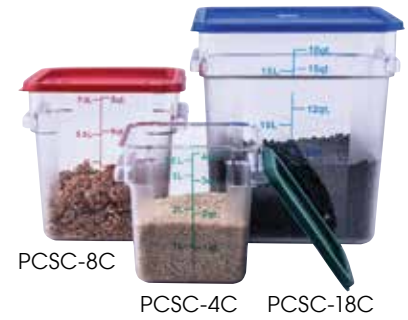

Winco offers a wide selection of NSF listed boxes, and containers to meet all your food storage needs. Our food storage containers come in round and square shapes in both clear polycarbonate and polypropylene.

- ◆ Clear polycarbonate (PC) is extremely durable, stackable, withstands temperatures from -40°F to 210°F, and is ideal for the storage and transport of raw or prepared food
- ◆ Polypropylene (PP) is stain resistant, withstands temperatures from -40°F to 160°F, and is ideal for the storage and transport of prepared food only
- ◆ Built-in handles with color graduations on the outside
- ◆ Dishwasher safe

SQUARE FOOD STORAGE CONTAINERS

CLEAR POLYCARBONATE

- ◆ With graduation markings in liters and quarts

ITEM	DESCRIPTION	UOM	CASE
▶ PCSC-2C	2 Qt., Clear	Each	12/60
▶ PCSC-4C	4 Qt., Clear	Each	12/48
▶ PCSC-6C	6 Qt., Clear	Each	12/24
▶ PCSC-8C	8 Qt., Clear	Each	12/24
▶ PCSC-12C	12 Qt., Clear	Each	12
▶ PCSC-18C	18 Qt., Clear	Each	12
▶ PCSC-22C	22 Qt., Clear	Each	6

COVERS FOR ALL SQUARE FOOD STORAGE CONTAINERS

ITEM	DESCRIPTION	COLOR	UOM	CASE
PECC-24	Fits 2 Qt. and 4 Qt.	Green	Each	12
PECC-68	Fits 6 Qt. and 8 Qt.	Red	Each	12
PECC-128	Fits 12 Qt., 18 Qt. and 22 Qt.	Blue	Each	6
PECC-S	Fits 2 Qt. and 4 Qt.	White	Each	12
PECC-M	Fits 6 Qt. and 8 Qt.	White	Each	12
PECC-L	Fits 12 Qt., 18 Qt. and 22 Qt.	White	Each	6