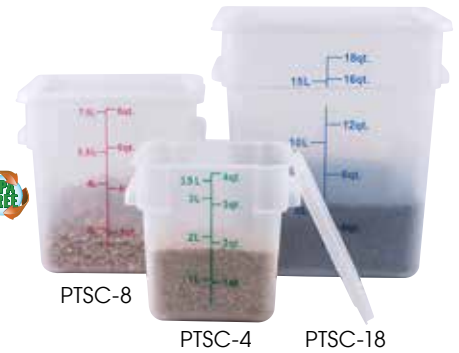

- ◆ Clear polycarbonate (PC) is extremely durable, stackable, withstands temperatures from -40°F to 210°F, and is ideal for the storage and transport of raw or prepared food
- ◆ Polypropylene (PP) is stain resistant, withstands temperatures from -40°F to 160°F, and is ideal for the storage and transport of prepared food only
- ◆ Built-in handles with color graduations on the outside
- ◆ Dishwasher safe

SQUARE FOOD STORAGE CONTAINERS

CLEAR POLYCARBONATE

- ◆ With graduation markings in liters and quarts

ITEM	DESCRIPTION	UOM	CASE
▶ PCSC-2C	2 Qt., Clear	Each	12/60
▶ PCSC-4C	4 Qt., Clear	Each	12/48
▶ PCSC-6C	6 Qt., Clear	Each	12/24
▶ PCSC-8C	8 Qt., Clear	Each	12/24
▶ PCSC-12C	12 Qt., Clear	Each	12
▶ PCSC-18C	18 Qt., Clear	Each	12
▶ PCSC-22C	22 Qt., Clear	Each	6

TRANSLUCENT POLYPROPYLENE

- ◆ With graduation markings in liters and quarts

ITEM	DESCRIPTION	UOM	CASE
▶ PTSC-2	2 Qt., Translucent	Each	12/60
▶ PTSC-4	4 Qt., Translucent	Each	12/48
▶ PTSC-6	6 Qt., Translucent	Each	12/24
▶ PTSC-8	8 Qt., Translucent	Each	12/24
▶ PTSC-12	12 Qt., Translucent	Each	12
▶ PTSC-18	18 Qt., Translucent	Each	12
▶ PTSC-22	22 Qt., Translucent	Each	6

COVERS FOR ALL SQUARE FOOD STORAGE CONTAINERS

ITEM	DESCRIPTION	COLOR	UOM	CASE
PECC-24	Fits 2 Qt. and 4 Qt.	Green	Each	12
PECC-68	Fits 6 Qt. and 8 Qt.	Red	Each	12
PECC-128	Fits 12 Qt., 18 Qt. and 22 Qt.	Blue	Each	6
PECC-S	Fits 2 Qt. and 4 Qt.	White	Each	12
PECC-M	Fits 6 Qt. and 8 Qt.	White	Each	12
PECC-L	Fits 12 Qt., 18 Qt. and 22 Qt.	White	Each	6