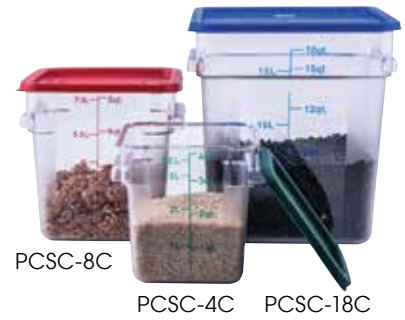

Winco offers a wide selection of NSF listed boxes, and containers to meet all your food storage needs. Our food storage containers come in round and square shapes in both clear polycarbonate and polypropylene.

- ◆ Clear polycarbonate (PC) is extremely durable, stackable, withstands temperatures from -40°F to 210°F, and is ideal for the storage and transport of raw or prepared food
- ◆ Polypropylene (PP) is stain resistant, withstands temperatures from -40°F to 160°F, and is ideal for the storage and transport of prepared food only
- ◆ Built-in handles with color graduations on the outside
- ◆ Dishwasher safe

SQUARE FOOD STORAGE CONTAINERS

CLEAR POLYCARBONATE

- ◆ With graduation markings in liters and quarts

ITEM	DESCRIPTION	UOM	CASE
▶ PCSC-2C	2 Qt., Clear	Each	12/60
▶ PCSC-4C	4 Qt., Clear	Each	12/48
▶ PCSC-6C	6 Qt., Clear	Each	12/24
▶ PCSC-8C	8 Qt., Clear	Each	12/24
▶ PCSC-12C	12 Qt., Clear	Each	12
▶ PCSC-18C	18 Qt., Clear	Each	12
▶ PCSC-22C	22 Qt., Clear	Each	6

COVERS FOR ALL SQUARE FOOD STORAGE CONTAINERS

ITEM	DESCRIPTION	COLOR	UOM	CASE
PECC-24	Fits 2 Qt. and 4 Qt.	Green	Each	12
PECC-68	Fits 6 Qt. and 8 Qt.	Red	Each	12
PECC-128	Fits 12 Qt., 18 Qt. and 22 Qt.	Blue	Each	6
PECC-S	Fits 2 Qt. and 4 Qt.	White	Each	12
PECC-M	Fits 6 Qt. and 8 Qt.	White	Each	12
PECC-L	Fits 12 Qt., 18 Qt. and 22 Qt.	White	Each	6