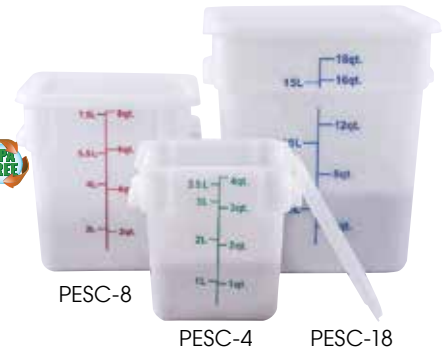

SQUARE FOOD STORAGE CONTAINERS

CLEAR POLYCARBONATE

- ◆ With graduation markings in liters and quarts

ITEM	DESCRIPTION	UOM	CASE
▶ PCSC-2C	2 Qt., Clear	Each	12/60
▶ PCSC-4C	4 Qt., Clear	Each	12/48
▶ PCSC-6C	6 Qt., Clear	Each	12/24
▶ PCSC-8C	8 Qt., Clear	Each	12/24
▶ PCSC-12C	12 Qt., Clear	Each	12
▶ PCSC-18C	18 Qt., Clear	Each	12
▶ PCSC-22C	22 Qt., Clear	Each	6

TRANSLUCENT POLYPROPYLENE

- ◆ With graduation markings in liters and quarts

ITEM	DESCRIPTION	UOM	CASE
▶ PTSC-2	2 Qt., Translucent	Each	12/60
▶ PTSC-4	4 Qt., Translucent	Each	12/48
▶ PTSC-6	6 Qt., Translucent	Each	12/24
▶ PTSC-8	8 Qt., Translucent	Each	12/24
▶ PTSC-12	12 Qt., Translucent	Each	12
▶ PTSC-18	18 Qt., Translucent	Each	12
▶ PTSC-22	22 Qt., Translucent	Each	6

WHITE POLYPROPYLENE

- ◆ With graduation markings in liters and quarts

ITEM	DESCRIPTION	UOM	CASE
▶ PESC-2	2 Qt., White	Each	12/60
▶ PESC-4	4 Qt., White	Each	12/48
▶ PESC-6	6 Qt., White	Each	12/24
▶ PESC-8	8 Qt., White	Each	12/24
▶ PESC-12	12 Qt., White	Each	12
▶ PESC-18	18 Qt., White	Each	12
▶ PESC-22	22 Qt., White	Each	6

COVERS FOR ALL SQUARE FOOD STORAGE CONTAINERS

ITEM	DESCRIPTION	COLOR	UOM	CASE
PECC-24	Fits 2 Qt. and 4 Qt.	Green	Each	12
PECC-68	Fits 6 Qt. and 8 Qt.	Red	Each	12
PECC-128	Fits 12 Qt., 18 Qt. and 22 Qt.	Blue	Each	6
PECC-S	Fits 2 Qt. and 4 Qt.	White	Each	12
PECC-M	Fits 6 Qt. and 8 Qt.	White	Each	12
PECC-L	Fits 12 Qt., 18 Qt. and 22 Qt.	White	Each	6