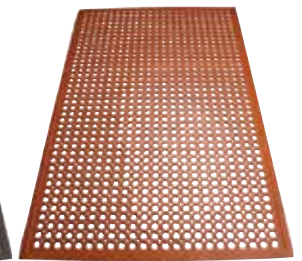

**FLOOR MATS**

FMC-310C

FMC-310U

**TAPERED,  
WEIGHTED,  
DURABLE**

Lays flat, does not curl/rip with constant foot traffic

Tapered, weighted edge and durable

- ◆ Top-grade rubber
- ◆ Durable for long-term wear

**RUBBER FLOOR MATS**

**STRAIGHT EDGE NATURAL RUBBER FLOOR MATS**

- ◆ Grease resistant

ITEM	DESCRIPTION	COLOR	UOM	CASE
RBMH-35K	3' x 5' x 3/4" Anti-Fatigue	Black	Each	1
RBMH-35R	3' x 5' x 3/4" Grease-Proof	Red	Each	1

**3/4" THICK**

RBMH-35K

RBMH-35R

**BEVELED EDGE RUBBER FLOOR MATS**

ITEM	DESCRIPTION	COLOR	UOM	CASE
RBM-35K	3' x 5' x 1/2"	Black	Each	1
RBM-35R	3' x 5' x 1/2"	Red	Each	1

RBM-35K

RBM-35R

**PREMIUM BEVELED EDGE RUBBER FLOOR MAT**

- ◆ Natural rubber

ITEM	DESCRIPTION	COLOR	UOM	CASE
RBMM-35K	3' x 5' x 3/8"	Black	Each	1

RBMM-35K

**RUBBER INTERLOCKING FLOOR MATS**

ITEM	DESCRIPTION	COLOR	UOM	CASE
RBMI-33K	3' x 3' x 1/2"	Black	Each	1
RBMI-33R	3' x 3' x 1/2"	Red	Each	1