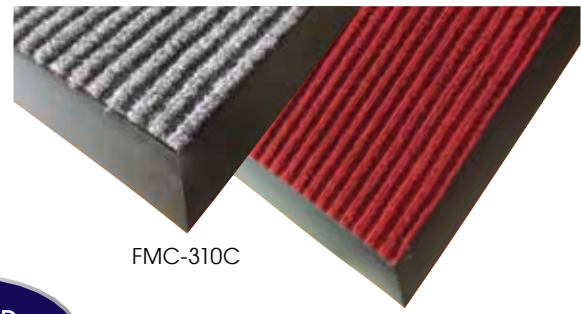

**CARPET FLOOR MATS**

- ◆ Vinyl backing prevents curling/ripping and stays flat for safe footing

ITEM	DESCRIPTION	COLOR	UOM	CASE
FMC-310C	3' x 10'	Charcoal	Each	1
FMC-310U	3' x 10'	Burgundy	Each	1
FMC-35C	3' x 5'	Charcoal	Each	1
FMC-35U	3' x 5'	Burgundy	Each	1
FMC-46C	4' x 6'	Charcoal	Each	1
FMC-46U	4' x 6'	Burgundy	Each	1

**FLOOR MATS**

FMC-310C

FMC-310U

**TAPERED,  
WEIGHTED,  
DURABLE**

Lays flat, does not curl/rip with constant foot traffic

Tapered, weighted edge and durable

- ◆ Top-grade rubber
- ◆ Durable for long-term wear

**RUBBER FLOOR MATS**

**STRAIGHT EDGE NATURAL RUBBER FLOOR MATS**

- ◆ Grease resistant

ITEM	DESCRIPTION	COLOR	UOM	CASE
RBMH-35K	3' x 5' x 3/4" Anti-Fatigue	Black	Each	1
RBMH-35R	3' x 5' x 3/4" Grease-Proof	Red	Each	1

**3/4" THICK**

RBMH-35K

RBMH-35R

**BEVELED EDGE RUBBER FLOOR MATS**

ITEM	DESCRIPTION	COLOR	UOM	CASE
RBM-35K	3' x 5' x 1/2"	Black	Each	1
RBM-35R	3' x 5' x 1/2"	Red	Each	1

RBM-35K

RBM-35R

**PREMIUM BEVELED EDGE RUBBER FLOOR MAT**