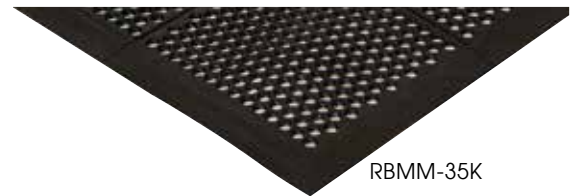

**FLOOR MATS**

FMC-310C

FMC-310U

**TAPERED,  
WEIGHTED,  
DURABLE**

Lays flat, does not curl/rip with constant foot traffic

Tapered, weighted edge and durable

- ◆ Top-grade rubber
- ◆ Durable for long-term wear

**RUBBER FLOOR MATS**

**STRAIGHT EDGE NATURAL RUBBER FLOOR MATS**

- ◆ Grease resistant

ITEM	DESCRIPTION	COLOR	UOM	CASE
RBMH-35K	3' x 5' x 3/4" Anti-Fatigue	Black	Each	1
RBMH-35R	3' x 5' x 3/4" Grease-Proof	Red	Each	1

**3/4" THICK**

RBMH-35K

RBMH-35R

**BEVELED EDGE RUBBER FLOOR MATS**

ITEM	DESCRIPTION	COLOR	UOM	CASE
RBM-35K	3' x 5' x 1/2"	Black	Each	1
RBM-35R	3' x 5' x 1/2"	Red	Each	1

RBM-35K

RBM-35R

**PREMIUM BEVELED EDGE RUBBER FLOOR MAT**

- ◆ Natural rubber

ITEM	DESCRIPTION	COLOR	UOM	CASE
RBMM-35K	3' x 5' x 3/8"	Black	Each	1

RBMM-35K

**RUBBER INTERLOCKING FLOOR MATS**

ITEM	DESCRIPTION	COLOR	UOM	CASE
RBMI-33K	3' x 3' x 1/2"	Black	Each	1
RBMI-33R	3' x 3' x 1/2"	Red	Each	1