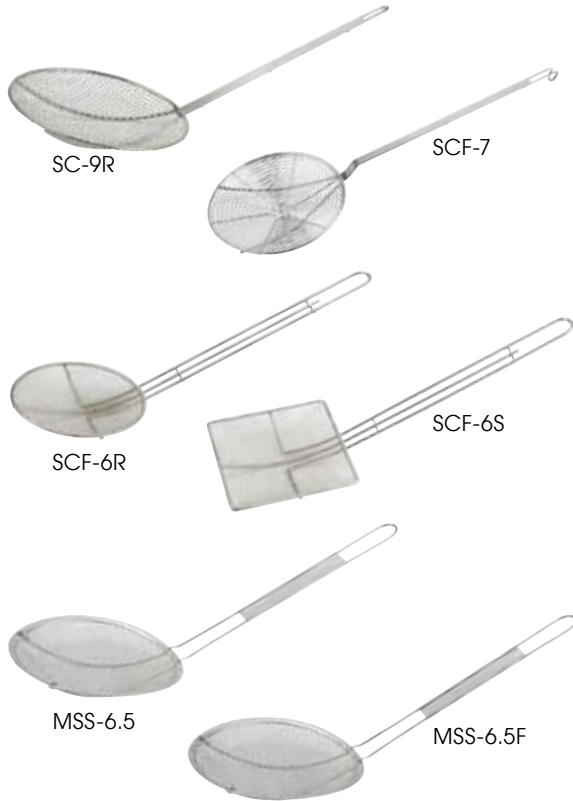

SKIMMERS

HEAVY-DUTY SKIMMER

- ◆ One-piece stainless steel construction

ITEM	DESCRIPTION	HANDLE	UOM	CASE
SCS-6H	6-1/4"Dia	16"	Each	12/72

SKIMMERS

- ◆ Stainless steel

ITEM	DESCRIPTION	HANDLE	UOM	CASE
SCS-5	4-1/2"Dia	13"	Each	12/120
SCS-6	5-3/4"Dia	13-1/2"	Each	12/120

EXTRA STRENGTH SHORT HANDLE SKIMMER

- ◆ Stainless steel

ITEM	DESCRIPTION	UOM	CASE
SC-12	12"Dia	Each	12/24

WIRE SKIMMERS

WIRE SKIMMERS

- ◆ Nickel plated

ITEM	DESCRIPTION	HANDLE	UOM	CASE
SC-5R	5"Dia	13"	Each	12/36
SC-6R	6"Dia	13"	Each	12/36
SC-7R	7"Dia	13"	Each	12/36
SC-8R	8"Dia	13"	Each	12/24
SC-9R	9"Dia	13"	Each	12/24
SC-12R	12"Dia	13"	Each	12/24

SPIRAL SKIMMERS

- ◆ Nickel plated

ITEM	DESCRIPTION	HANDLE	UOM	CASE
SCF-7	7"Dia	14"	Each	12/48
SCF-9	9"Dia	14"	Each	12/48

MESH SKIMMERS

- ◆ Nickel plated

ITEM	DESCRIPTION	HANDLE	UOM	CASE
SCF-6R	6-1/2"Dia	13"	Each	12/48
SCF-6S	6-3/4" x 6-3/4"	13"	Each	12/48

SINGLE MESH SKIMMERS

- ◆ Stainless steel

ITEM	DESCRIPTION	HANDLE	UOM	CASE
MSS-6F	6"Dia, Fine	13"	Each	12/120
MSS-6.5F	6-1/2"Dia, Fine	13"	Each	12/120
MSS-6	6"Dia, Coarse	13"	Each	12/120
MSS-6.5	6-1/2"Dia, Coarse	13"	Each	12/120