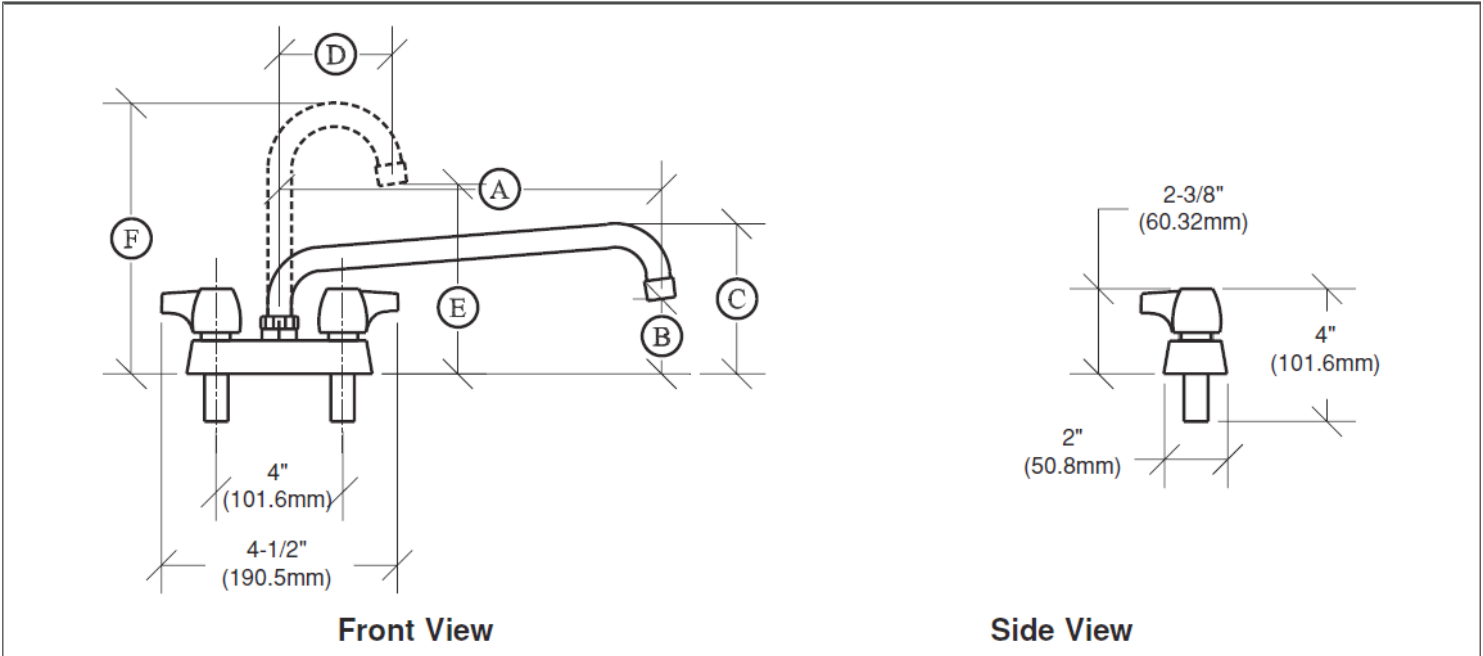

STANDARD SERIES PLUMBING

4" CENTER DECK MOUNT FAUCETS

MODEL: _____ PROJECT: _____ ITEM #: _____ QTY: _____

MODELS

STANDARD SPOUTS

Model Numbers	Ⓐ	Ⓑ	Ⓒ
11-406	6"	1 7/8"	4 3/8"
11-412	12"	2 5/8"	5 1/8"
11-450*	6"	1 7/8"	4 3/8"

NOTE: Add "L" to end of Model Number for Low Lead Model

*Laundry Faucet includes spout adapter

GOOSENECK SPOUTS

Model Numbers	Ⓓ	Ⓔ	Ⓕ
11-400	3 1/2"	5 3/8"	8"

NOTE: Add "L" to end of Model Number for Low Lead Model

DRAWING

CERTIFICATIONS:

APPROVED BY:

Due to our commitment to continued product improvement, specifications are subject to change without notice.

Printed in the USA

Krowne Metal Corporation

100 Haul Rd. Wayne, NJ 07470 • Toll Free: (800) 631-0442 • Fax: (973) 872-1129

sales@krowne.com • www.krowne.com • www.facebook.com/KrowneMetal • www.twitter.com/KrowneMetal

Total Restaurant Supply

Rev. 05/2012

No. 11-4XX