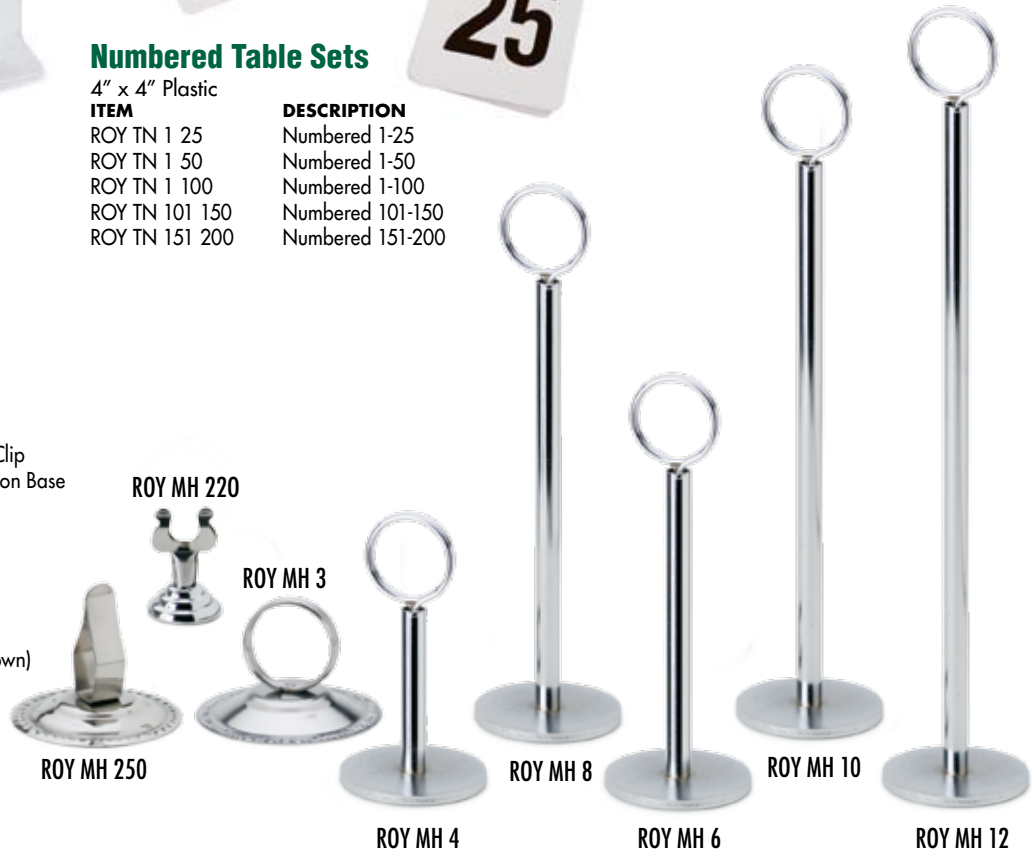

Classic Teller Sign

Standard 5 ft. Height • Heavy 3.5 lb. Base • Easy to Read Attractive Gold Silk Screen Lettering

ITEM	DESCRIPTION
MR 90033	Teller Sign
INCLUDES 15 POPULAR MESSAGES: PLEASE WAIT TO BE SEATED SMOKING SECTION PLEASE SEAT YOURSELF SMOKING IN DESIGNATED AREA ONLY NO SMOKING SECTION SECTION CLOSED CAREFUL... WET FLOOR PLACE YOUR ORDER HERE PLEASE PAY HERE AUTHORIZED PERSONNEL ONLY WELCOME. PLEASE REGISTER SECTION RESERVED THANK YOU. PLEASE COME AGAIN PLEASE WATCH YOUR STEP MEETING IN PROGRESS	

Reserved Signs

ITEM	DESCRIPTION	PK
ROY PRS	6" x 2" Plastic Sign	12
ROY PPRS	Paper Sign	250

ROY PPRS

ROY PRS

Card Holders

Clear Acrylic

ITEM	SIZE
ROY ACH 35	3" x 5"
ROY ACH 46	4" x 6"
ROY ACH 48	4" x 8"
ROY ACH 57	5" x 7"
ROY ACH 811	8" x 11"

Numbered Table Sets

4" x 4" Plastic

ITEM	DESCRIPTION
ROY TN 1 25	Numbered 1-25
ROY TN 1 50	Numbered 1-50
ROY TN 1 100	Numbered 1-100
ROY TN 101 150	Numbered 101-150
ROY TN 151 200	Numbered 151-200

Menu & Card Holders

Stainless Steel

ITEM	DESCRIPTION
ROY MH 220	1-1/2" Tall, Harp Clip
ROY MH 250	2-1/2" Tall, Gadron Base
ROY MH 3	2-1/2" Tall
ROY MH 4	4" Tall
ROY MH 6	6" Tall
ROY MH 8	8" Tall
ROY MH 10	10" Tall
ROY MH 12	12" Tall
ROY MH 18	18" Tall (Not Shown)