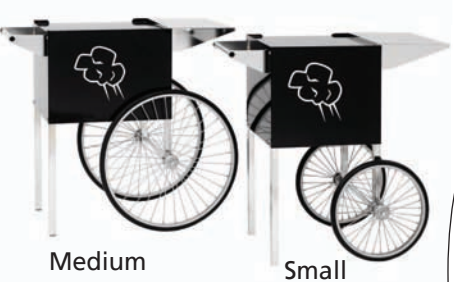

Thanks for your support of Paragon and for buying American Made Products!

Popcorn Machine Carts

Large Medium Small

Theater Pop and 1911 Originals Red Carts

- Red powder-coat finish and label style to provide an extra match to Theater Pop and the red 1911 style poppers. (Also fits Thrifty Pop and the red Gatsby style poppers).
- Small size exact fit for 4 oz. poppers. Medium size exact fit for 6 and 8 oz. poppers. Large size exact fit for 12 and 16 oz. poppers.

Medium Small

1911 Originals Black Carts

- Black powder-coat finish and label style to provide an extra match to the black 1911 style poppers. (Also fits the black Gatsby style poppers).
- Small size exact fit for 4 oz. poppers. Medium size exact fit for 8 oz. poppers.

Small Medium Large

Professional Series Carts

- Textured black powder coat finish to provide exact match to professional series poppers.
- Small size exact fit for 4 oz. poppers. Medium size exact fit for 6 and 8 oz. poppers. Large size exact fit for 12 and 16 oz. poppers.