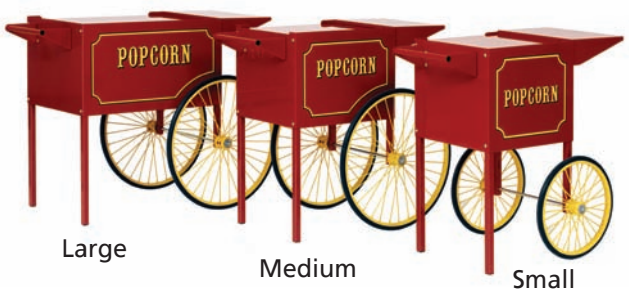

Features and Function

- Interated supplies storage in back
- Large area for custom artwork
- Commercial grade steel construction
- Easier access than the pedestal stand
- Greater mobility and extra convenience
- More visible for impulse sales and merchandising
- Chip resistant coating

Plenty of space in the back for storage!

Three-year Warranty Program - All of our Carts are covered with a three-year warranty - the best in the business.

PART#	MODEL	DESCRIPTION	SIZE	COLOR	AMPS	OUTPUT/HR	DIMENSIONS	WT.(LBS)
3080010	Premium	Theater Pop/1911 4 oz. Red Cart	Small	Red	N/A	N/A	21"W × 21"D × 37"H	50 lbs.
3070010	Premium	Theater Pop/1911 6, 8 oz. Red Cart	Medium	Red	N/A	N/A	25"W × 25"D × 26"H	55 lbs.
3090010	Premium	Theater Pop/1911 12,16 oz. Red Cart	Large	Red	N/A	N/A	32"W × 21"D × 24"H	71 lbs.
3080820	Premium	1911 4 oz. Black Cart	Small	Black	N/A	N/A	21"W × 21"D × 37"H	50 lbs.
3070820	Premium	1911 6, 8 oz. Black Cart	Medium	Black	N/A	N/A	25"W × 25"D × 26"H	55 lbs.
3080020	Premium	Contempo 4 oz. Cart	Small	Black	N/A	N/A	21"W × 21"D × 37"H	50 lbs.
3070020	Premium	Contempo 6, 8 oz. Cart	Medium	Black	N/A	N/A	25"W × 25"D × 26"H	55 lbs.
3080710	Premium	Professional 4 oz. Cart	Small	Black	N/A	N/A	21"W × 21"D × 37"H	46 lbs.
3070710	Premium	Professional 6, 8 oz. Cart	Medium	Black	N/A	N/A	25"W × 25"D × 26"H	58 lbs.
3090710	Premium	Professional 12,16 oz. Cart	Large	Black	N/A	N/A	32"W × 21"D × 24"H	74 lbs.
3090030	Premium	Classic Pop 14,16 oz. Cart	Large	Red	N/A	N/A	32"W × 21"D × 24"H	71 lbs.

Thanks for your support of Paragon and for buying American Made Products!

Popcorn Machine Carts

Large Medium Small

Theater Pop and 1911 Originals Red Carts

- Red powder-coat finish and label style to provide an extra match to Theater Pop and the red 1911 style poppers. (Also fits Thrifty Pop and the red Gatsby style poppers).
- Small size exact fit for 4 oz. poppers. Medium size exact fit for 6 and 8 oz. poppers. Large size exact fit for 12 and 16 oz. poppers.