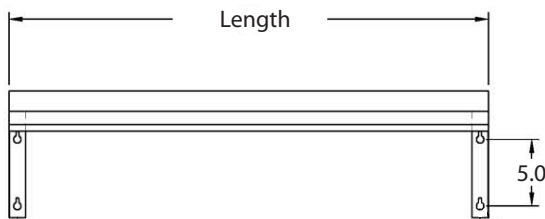

Material:

BKWS Series: Premium Wall Shelves

- T-304 18 ga. Stainless Steel

BKWSE Series: Economy Wall Shelves

- T-430 18 ga. Stainless Steel

BKWS Series: Premium T-304 Wall Shelves

BKWSE Series: Economy T-403 Wall Shelves

Length	T-304 S/S 12" Width	Product Weight (lbs)	T-304 S/S 16" Width	Product Weight (lbs)	T-430 S/S 12" Width	Product Weight (lbs)	T-430 S/S 16" Width	Product Weight (lbs)	# of Support Brackets
24"	BKWS-1224	9.00	BKWS-1624	12.00	BKWSE-1224	8.00	BKWSE-1624	11.50	2
30/32"	BKWS-1230	10.00	BKWS-1630	13.00	BKWSE-1232	10.00	BKWSE-1632	13.50	2
36"	BKWS-1236	11.50	BKWS-1636	15.00	BKWSE-1236	11.00	BKWSE-1636	14.50	2
48"	BKWS-1248	13.00	BKWS-1648	18.00	BKWSE-1248	13.50	BKWSE-1648	26.00	2
60"	BKWS-1260	17.00	BKWS-1660	21.00	BKWSE-1260	17.00	BKWSE-1660	24.00	2
72"	BKWS-1272	21.00	BKWS-1672	27.00	BKWSE-1272	21.00	BKWSE-1672	27.00	3
84"	BKWS-1284	23.00	BKWS-1684	29.00	BKWSE-1284	23.00	BKWSE-1684	30.00	3
96"	BKWS-1296	26.00	BKWS-1696	34.00	BKWSE-1296	26.00	BKWSE-1696	39.00	3

12" Depth Dimensions

16" Depth Dimensions