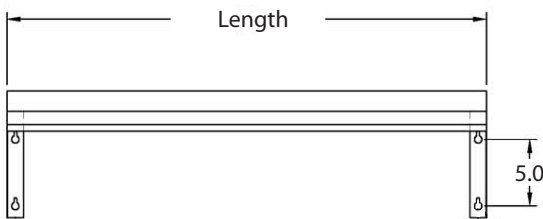

Material:

BKWS Series: Premium Wall Shelves

- T-304 18 ga. Stainless Steel

BKWSE Series: Economy Wall Shelves

- T-430 18 ga. Stainless Steel

BKWS Series: Premium T-304 Wall Shelves

BKWSE Series: Economy T-403 Wall Shelves

Length	T-304 S/S 12" Width	Product Weight (lbs)	T-304 S/S 16" Width	Product Weight (lbs)	T-430 S/S 12" Width	Product Weight (lbs)	T-430 S/S 16" Width	Product Weight (lbs)	# of Support Brackets
24"	BKWS-1224	9.00	BKWS-1624	12.00	BKWSE-1224	8.00	BKWSE-1624	11.50	2
30/32"	BKWS-1230	10.00	BKWS-1630	13.00	BKWSE-1232	10.00	BKWSE-1632	13.50	2
36"	BKWS-1236	11.50	BKWS-1636	15.00	BKWSE-1236	11.00	BKWSE-1636	14.50	2
48"	BKWS-1248	13.00	BKWS-1648	18.00	BKWSE-1248	13.50	BKWSE-1648	26.00	2
60"	BKWS-1260	17.00	BKWS-1660	21.00	BKWSE-1260	17.00	BKWSE-1660	24.00	2
72"	BKWS-1272	21.00	BKWS-1672	27.00	BKWSE-1272	21.00	BKWSE-1672	27.00	3
84"	BKWS-1284	23.00	BKWS-1684	29.00	BKWSE-1284	23.00	BKWSE-1684	30.00	3
96"	BKWS-1296	26.00	BKWS-1696	34.00	BKWSE-1296	26.00	BKWSE-1696	39.00	3

12" Depth Dimensions

16" Depth Dimensions