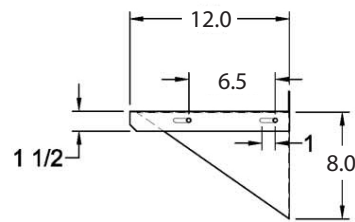

Length	T-304 S/S 12" Width	Product Weight (lbs)	T-304 S/S 16" Width	Product Weight (lbs)	T-430 S/S 12" Width	Product Weight (lbs)	T-430 S/S 16" Width	Product Weight (lbs)	# of Support Brackets
24"	BKWS-1224	9.00	BKWS-1624	12.00	BKWSE-1224	8.00	BKWSE-1624	11.50	2
30/32"	BKWS-1230	10.00	BKWS-1630	13.00	BKWSE-1232	10.00	BKWSE-1632	13.50	2
36"	BKWS-1236	11.50	BKWS-1636	15.00	BKWSE-1236	11.00	BKWSE-1636	14.50	2
48"	BKWS-1248	13.00	BKWS-1648	18.00	BKWSE-1248	13.50	BKWSE-1648	26.00	2
60"	BKWS-1260	17.00	BKWS-1660	21.00	BKWSE-1260	17.00	BKWSE-1660	24.00	2
72"	BKWS-1272	21.00	BKWS-1672	27.00	BKWSE-1272	21.00	BKWSE-1672	27.00	3
84"	BKWS-1284	23.00	BKWS-1684	29.00	BKWSE-1284	23.00	BKWSE-1684	30.00	3
96"	BKWS-1296	26.00	BKWS-1696	34.00	BKWSE-1296	26.00	BKWSE-1696	39.00	3

12" Depth Dimensions

16" Depth Dimensions