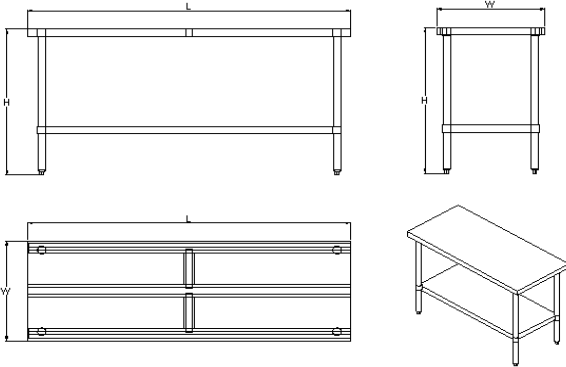

3009 Bankers Industrial Drive
Atlanta, GA 30360

P: 866-899-6006

F: 770-246-6004

E: sales@klingerstrading.com

**HEAVY DUTY STAINLESS STEEL WORK TABLE
FLAT TOP 18GA SS WORK TABLE**

SG3072

- 18/430 STAINLESS STEEL OF TOP
- FLAT TOP
- SG SERIES GALV UNDER SHELF AND LEG
- AST SERIES STS UNDER SHELF AND LEG

AST3072

| WORK TABLE SG SERIES | | | | |
|----------------------|-----------|----|----|-----------------|
| ORDER # | DIMENSION | | | WEIGHT LB/EA |
| | W | L | H | |
| SG2424 | 24 | 24 | 35 | 41.2 |
| SG2430 | 24 | 30 | 35 | 46.3 |
| SG2436 | 24 | 36 | 35 | 51.4 |
| SG2448 | 24 | 48 | 35 | 63.5 |
| SG2460 | 24 | 60 | 35 | 73.9 |
| SG2472 | 24 | 72 | 35 | 84.2 |
| SG2484 | 24 | 84 | 35 | 105.8 |
| SG2496 | 24 | 96 | 35 | 116.2 |
| SG3030 | 30 | 30 | 35 | 53.6 |
| SG3036 | 30 | 36 | 35 | 60.2 |
| SG3048 | 30 | 48 | 35 | 75.4 |
| SG3060 | 30 | 60 | 35 | 88.6 |
| SG3072 | 30 | 72 | 35 | 101.9 |
| SG3084 | 30 | 84 | 35 | 126.8 |
| SG3096 | 30 | 96 | 35 | 140.0 |

| WORK TABLE AST SERIES | | | | |
|-----------------------|-----------|----|----|-----------------|
| ORDER # | DIMENSION | | | WEIGHT LB/EA |
| | W | L | H | |
| AST1824 | 18 | 24 | 35 | 25.4 |
| AST1830 | 18 | 30 | 35 | 29.8 |
| AST1836 | 18 | 36 | 35 | 33.1 |
| AST1848 | 18 | 48 | 35 | 43.0 |
| AST1860 | 18 | 60 | 35 | 51.8 |
| AST1872 | 18 | 72 | 35 | 60.6 |
| AST1896 | 18 | 96 | 35 | 83.8 |
| AST2424 | 24 | 24 | 35 | 37.7 |
| AST2430 | 24 | 30 | 35 | 42.8 |
| AST2436 | 24 | 36 | 35 | 47.8 |
| AST2448 | 24 | 48 | 35 | 59.7 |
| AST2460 | 24 | 60 | 35 | 69.9 |
| AST2472 | 24 | 72 | 35 | 80.2 |
| AST2484 | 24 | 84 | 35 | 100.0 |
| AST2496 | 24 | 96 | 35 | 110.5 |
| AST3030 | 30 | 30 | 35 | 50.0 |
| AST3036 | 30 | 36 | 35 | 56.4 |
| AST3048 | 30 | 48 | 35 | 71.6 |
| AST3060 | 30 | 60 | 35 | 84.9 |
| AST3072 | 30 | 72 | 35 | 98.0 |
| AST3084 | 30 | 84 | 35 | 120.8 |
| AST3096 | 30 | 96 | 35 | 133.8 |