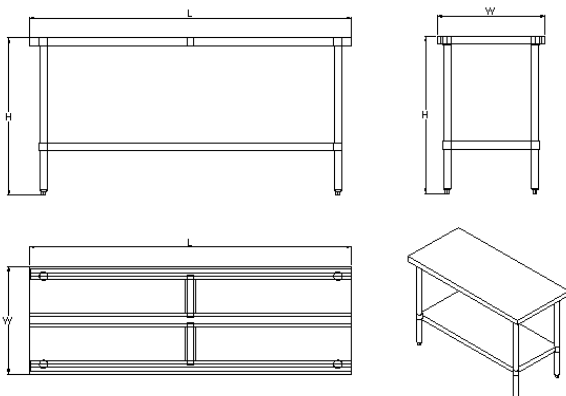

3009 Bankers Industrial Drive
Atlanta, GA 30360

P: 866-899-6006

F: 770-246-6004

E: sales@klingerstrading.com

**HEAVY DUTY STAINLESS STEEL WORK TABLE
FLAT TOP 18GA SS WORK TABLE**

SG3072

- 18/430 STAINLESS STEEL OF TOP
- FLAT TOP
- SG SERIES GALV UNDER SHELF AND LEG
- AST SERIES STS UNDER SHELF AND LEG

AST3072

| WORK TABLE SG SERIES | | | | |
|----------------------|-----------|----|----|-----------------|
| ORDER # | DIMENSION | | | WEIGHT LB/EA |
| | W | L | H | |
| SG2424 | 24 | 24 | 35 | 41.2 |
| SG2430 | 24 | 30 | 35 | 46.3 |
| SG2436 | 24 | 36 | 35 | 51.4 |
| SG2448 | 24 | 48 | 35 | 63.5 |
| SG2460 | 24 | 60 | 35 | 73.9 |
| SG2472 | 24 | 72 | 35 | 84.2 |
| SG2484 | 24 | 84 | 35 | 105.8 |
| SG2496 | 24 | 96 | 35 | 116.2 |
| SG3030 | 30 | 30 | 35 | 53.6 |
| SG3036 | 30 | 36 | 35 | 60.2 |
| SG3048 | 30 | 48 | 35 | 75.4 |
| SG3060 | 30 | 60 | 35 | 88.6 |
| SG3072 | 30 | 72 | 35 | 101.9 |
| SG3084 | 30 | 84 | 35 | 126.8 |
| SG3096 | 30 | 96 | 35 | 140.0 |

| WORK TABLE AST SERIES | | | | |
|-----------------------|-----------|----|----|-----------------|
| ORDER # | DIMENSION | | | WEIGHT LB/EA |
| | W | L | H | |
| AST1824 | 18 | 24 | 35 | 25.4 |
| AST1830 | 18 | 30 | 35 | 29.8 |
| AST1836 | 18 | 36 | 35 | 33.1 |
| AST1848 | 18 | 48 | 35 | 43.0 |
| AST1860 | 18 | 60 | 35 | 51.8 |
| AST1872 | 18 | 72 | 35 | 60.6 |
| AST1896 | 18 | 96 | 35 | 83.8 |
| AST2424 | 24 | 24 | 35 | 37.7 |
| AST2430 | 24 | 30 | 35 | 42.8 |
| AST2436 | 24 | 36 | 35 | 47.8 |
| AST2448 | 24 | 48 | 35 | 59.7 |
| AST2460 | 24 | 60 | 35 | 69.9 |
| AST2472 | 24 | 72 | 35 | 80.2 |
| AST2484 | 24 | 84 | 35 | 100.0 |
| AST2496 | 24 | 96 | 35 | 110.5 |
| AST3030 | 30 | 30 | 35 | 50.0 |
| AST3036 | 30 | 36 | 35 | 56.4 |
| AST3048 | 30 | 48 | 35 | 71.6 |
| AST3060 | 30 | 60 | 35 | 84.9 |
| AST3072 | 30 | 72 | 35 | 98.0 |
| AST3084 | 30 | 84 | 35 | 120.8 |
| AST3096 | 30 | 96 | 35 | 133.8 |