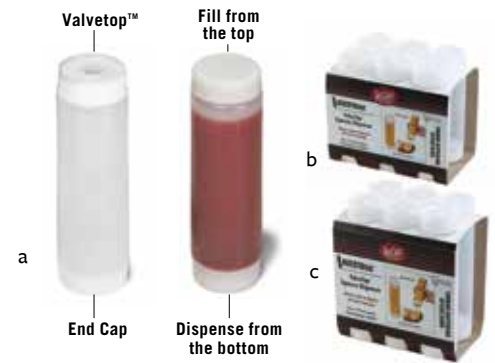

INVERTATOP™ VALVETOP™ SQUEEZE BOTTLE

INVERTATOP™ VALVETOP™ SQUEEZE BOTTLE 12 OR 16 OZ INVERTATOP™ 53MM OPENING, STANDARD DISPENSING

InvertaTop™ standard valve design works with low viscosity, fast-flowing sauces such as olive oil & vinegar to high viscosity, slow-flowing condiments such as barbecue and mayonnaise.

*Conveniently packaged for Cash & Carry.

Item #	Description	Min Order/ Case Pack	Case Lbs/ Cube	List Price ($)
12SV	12 oz InvertaTop™, Standard ValveTop™	1 dz	2/3	34.52 dz
a. 16SV	16 oz InvertaTop™, Standard ValveTop™	1 dz	2/4	39.28 dz
b. *C12SV	12 oz InvertaTop™, Standard ValveTop™ (6 each per pack)	8 pk	8/1.4	17.98 pk
c. *C16SV	16 oz InvertaTop™, Standard ValveTop™ (6 each per pack)	8 pk	10/2	20.92 pk

REPLACEMENT PARTS:

53TSV	53mm InvertaTop™ ValveTop™ (top with valve) for 12SV, 16SV	1 dz	1/1	22.76 dz
53FCAP	53mm End Cap, Natural	1 dz	1/1	5.28 dz

CUSTOM IMPRINT

Custom imprinting available, 84 dozen minimum. Contact your TableCraft sales rep for a quote.