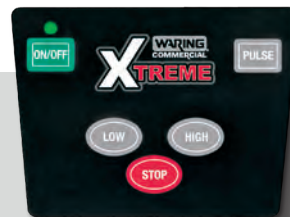

WARING® COMMERCIAL

HI-POWER

Hi-Power Blenders

- Great for smoothies, bar drinks, soups, salsas, sauces, desserts, dressings, and more
- Heavy-duty 3.5 peak input HP motor
- Up to 45,000 RPM (bare motor speed)
- One-piece dishwasher-safe removable jar pad
- Limited 3 Year Motor and 2 Year Parts and Labor Warranty

SE10
 Large sound enclosure
 Retrofits all Waring® Commercial Xtreme Series 64-oz. containers

MX1000

- Simple Hi, Low, Off and Pulse paddle switches
- Sound enclosure available for quiet operation

MX1000XTX

MX1050

- Easy-to-clean electronic membrane keypad with High, Low, and Pulse functions
- Sound enclosure available for quiet operation

MX1100

- Easy-to-clean electronic membrane keypad with High, Low, and Pulse functions
- Sound enclosure available for quiet operation

MX1200

- Variable speed controls available from 1,500 to 20,000 RPM
- Max pulse with 30,000 RPM burst of speed
- Sound enclosure available for quiet operation

- Easy-to-clean membrane keypad with backlit display
- Max pulse with 30,000 RPM burst of speed
- Four speed stations